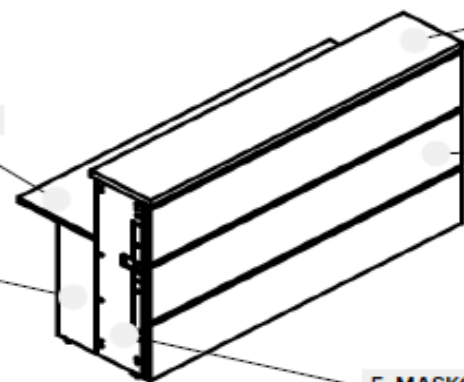

TRESTA

lady recepcyjne reception desks

T3-001 200/85/H116/76
T3-003 160/85/H116/76

T3-006
133/133/H116/76

T3-011 200/110/H76
T3-013 160/110/H76

T3-016
160/160/H76

boki dostawne side panels

T3-051 38/4/H115
T3-052 38/4/H115

T3-060 50/4/H74
T3-061 50/4/H74

T3-058 60/4/H115
T3-059 60/4/H115

T3-053 85/4/H11
T3-054 85/4/H11

T3-055 110/4/H74
T3-056 110/4/H74

T3-057
38/4/H40

T3-041
27/31/H37

T3-042
49/31/H37

T3-043
48/1/H37

3. BLAT ROBOCZY
• melamina

4. NOGI
• melamina

2. BLAT GÓRNY
• melamina

1. PANELE FRONTOWE

- melamina
- okleina naturalna
- MDF lakier struktura
- MDF lakier połysk
- MDF lakier velvet
- HPL standard
- HPL wysoki połysk

5. MASKOWNICA
• melamina

6. BOK DOSTAWNY
• melamina

7. ORGANIZER
• melamina

8. PANEL TAPICEROWANY
• tapicerka Blazer