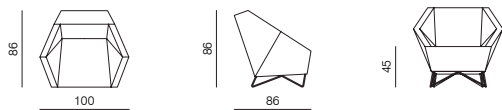

## SPECIFICATIONS AND TECHNICAL DRAWING

STRUCTURE	solid wood, plywood
SUSPENSION	wave springs
SEAT & BACKREST	HR foam, polyester wadding
BASE	metal + powder coating BLACK
UPHOLSTERY	fabric / leather

[sofa information website](#)

[armchair information website](#)

[pouf information website](#)

**2SEATER SOFA**  
dimensions 160 x 86 x 86 cm

**ARMCHAIR**  
dimensions 100 x 86 x 86 cm

**POUF**  
dimensions 85 x 75 x 42 cm