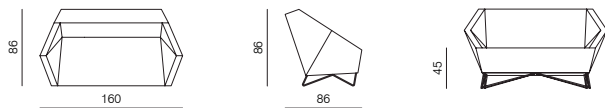

## SPECIFICATIONS AND TECHNICAL DRAWING

STRUCTURE	solid wood, plywood
SUSPENSION	wave springs
SEAT & BACKREST	HR foam, polyester wadding
BASE	metal + powder coating BLACK
UPHOLSTERY	fabric / leather

[sofa information website](#)

[armchair information website](#)

[pouf information website](#)

**2SEATER SOFA**  
dimensions 160 x 86 x 86 cm

**ARMCHAIR**  
dimensions 100 x 86 x 86 cm

**POUF**  
dimensions 85 x 75 x 42 cm