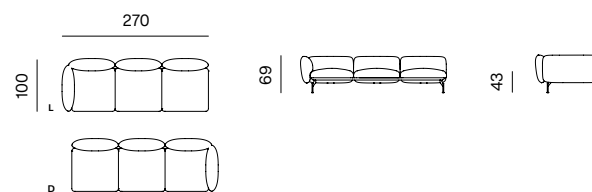

**CHAISE LONGUE + ARMREST 110 (L/R)**  
dimensions w 100 x d 160 x h 69 cm

**CHAISE LONGUE 125 + ARMREST 110 (L/R)**  
dimensions w 125 x d 185 x h 69 cm

**CHAISE LONGUE 125 + ARMREST 110 (L/R)**  
dimensions w 125 x d 160 x h 69 cm

SPECIFICATIONS AND TECHNICAL DRAWING

**1SEATER**  
dimensions w 87 x d 100 x h 69 cm

**1SEATER + ARMREST 110 (L/R)**  
dimensions w 100 x d 100 x h 69 cm

**1.5SEATER**  
dimensions w 112 x d 100 x h 69 cm

**1.5SEATER + ARMREST (L/R)**  
dimensions w 125 x d 100 x h 69 cm

**2SEATER + ARMREST (L/R)**  
dimensions w 185 x d 100 x h 69 cm

**2.5SEATER + ARMREST (L/R)**  
dimensions w 235 x d 100 x h 69 cm

**2.5SEATER DEEP + ARMREST 85 (L/R)**  
dimensions w 235 x d 125 x h 69 cm

**2.5SEATER DEEP + ARMREST 110 (L/R)**  
dimensions w 235 x d 125 x h 69 cm

**3SEATER + ARMREST (L/R)**  
dimensions w 270 x d 100 x h 69 cm

**CONNECTOR**  
w 45 x d 12,5 cm