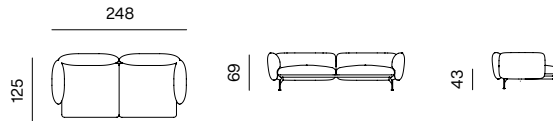

sofa information website

armchair information website

pouf information website

**ARMCHAIR**  
dimensions w 113 x d 100 x h 69 cm

**ARMCHAIR 138**  
dimensions w 138 x d 100 x h 69 cm

**POUF**  
dimensions w 85 x d 80 x h 43 cm

**POUF 105**  
dimensions w 105 x d 80 x h 43 cm

**2SEATER SOFA**  
dimensions w 198 x d 100 x h 69 cm

**2.5SEATER SOFA**  
dimensions w 248 x d 100 x h 69 cm

**2.5SEATER SOFA DEEP, ARMRESTS 110**  
dimensions w 248 x d 125 x h 69 cm

**2.5SEATER SOFA DEEP, ARMRESTS 85**  
dimensions w 248 x d 125 x h 69 cm

**3SEATER SOFA**  
dimensions w 283 x d 100 x h 69 cm

**CHAISE LONGUE + ARMREST 110 (L/R)**  
dimensions w 100 x d 185 x h 69 cm

**CHAISE LONGUE + ARMREST 110 (L/R)**  
dimensions w 100 x d 160 x h 69 cm

**CHAISE LONGUE 125 + ARMREST 110 (L/R)**  
dimensions w 125 x d 185 x h 69 cm

**CHAISE LONGUE 125 + ARMREST 110 (L/R)**  
dimensions w 125 x d 160 x h 69 cm