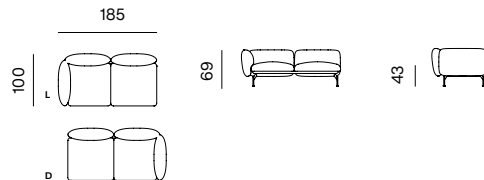

**POUF 105**  
dimensions w 105 x d 80 x h 43 cm

**2SEATER SOFA**  
dimensions w 198 x d 100 x h 69 cm

**2.5SEATER SOFA**  
dimensions w 248 x d 100 x h 69 cm

**2.5SEATER SOFA DEEP, ARMRESTS 110**  
dimensions w 248 x d 125 x h 69 cm

**CHAISE LONGUE + ARMREST 110 (L/R)**  
dimensions w 100 x d 160 x h 69 cm

**CHAISE LONGUE 125 + ARMREST 110 (L/R)**  
dimensions w 125 x d 185 x h 69 cm

**CHAISE LONGUE 125 + ARMREST 110 (L/R)**  
dimensions w 125 x d 160 x h 69 cm

SPECIFICATIONS AND TECHNICAL DRAWING

**1SEATER**  
dimensions w 87 x d 100 x h 69 cm

**1SEATER + ARMREST 110 (L/R)**  
dimensions w 100 x d 100 x h 69 cm

**1.5SEATER**  
dimensions w 112 x d 100 x h 69 cm

**1.5SEATER + ARMREST (L/R)**  
dimensions w 125 x d 100 x h 69 cm

**2SEATER + ARMREST (L/R)**  
dimensions w 185 x d 100 x h 69 cm

**2.5SEATER + ARMREST (L/R)**  
dimensions w 235 x d 100 x h 69 cm

**2.5SEATER DEEP + ARMREST 85 (L/R)**  
dimensions w 235 x d 125 x h 69 cm