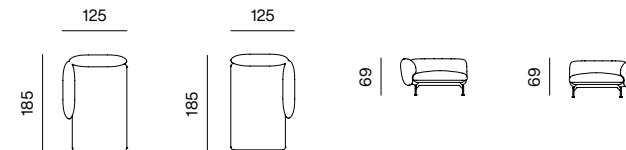

sofa information website

armchair information website

pouf information website

**ARMCHAIR**  
dimensions w 113 x d 100 x h 69 cm

**ARMCHAIR 138**  
dimensions w 138 x d 100 x h 69 cm

**POUF**  
dimensions w 85 x d 80 x h 43 cm

**POUF 105**  
dimensions w 105 x d 80 x h 43 cm

**2SEATER SOFA**  
dimensions w 198 x d 100 x h 69 cm

**2.5SEATER SOFA**  
dimensions w 248 x d 100 x h 69 cm

**2.5SEATER SOFA DEEP, ARMRESTS 110**  
dimensions w 248 x d 125 x h 69 cm

**2.5SEATER SOFA DEEP, ARMRESTS 85**  
dimensions w 248 x d 125 x h 69 cm

**3SEATER SOFA**  
dimensions w 283 x d 100 x h 69 cm

**CHAISE LONGUE + ARMREST 110 (L/R)**  
dimensions w 100 x d 185 x h 69 cm

**CHAISE LONGUE + ARMREST 110 (L/R)**  
dimensions w 100 x d 160 x h 69 cm

**CHAISE LONGUE 125 + ARMREST 110 (L/R)**  
dimensions w 125 x d 185 x h 69 cm

**CHAISE LONGUE 125 + ARMREST 110 (L/R)**  
dimensions w 125 x d 160 x h 69 cm