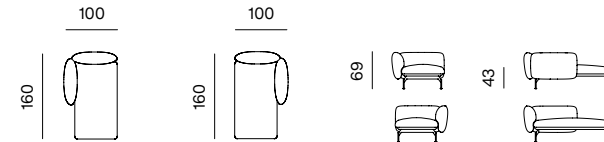

**POUF 105**  
dimensions w 105 x d 80 x h 43 cm

**2SEATER SOFA**  
dimensions w 198 x d 100 x h 69 cm

**2.5SEATER SOFA**  
dimensions w 248 x d 100 x h 69 cm

**2.5SEATER SOFA DEEP, ARMRESTS 110**  
dimensions w 248 x d 125 x h 69 cm

**2.5SEATER SOFA DEEP, ARMRESTS 85**  
dimensions w 248 x d 125 x h 69 cm

**3SEATER SOFA**  
dimensions w 283 x d 100 x h 69 cm

**CHAISE LONGUE + ARMREST 110 (L/R)**  
dimensions w 100 x d 185 x h 69 cm

**CHAISE LONGUE + ARMREST 110 (L/R)**  
dimensions w 100 x d 160 x h 69 cm

**CHAISE LONGUE 125 + ARMREST 110 (L/R)**  
dimensions w 125 x d 185 x h 69 cm

**CHAISE LONGUE 125 + ARMREST 110 (L/R)**  
dimensions w 125 x d 160 x h 69 cm

SPECIFICATIONS AND TECHNICAL DRAWING

**1SEATER**  
dimensions w 87 x d 100 x h 69 cm

**1SEATER + ARMREST 110 (L/R)**  
dimensions w 100 x d 100 x h 69 cm

**1.5SEATER**  
dimensions w 112 x d 100 x h 69 cm