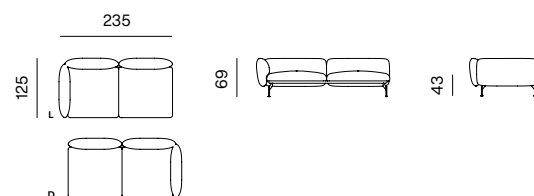

**CHAISE LONGUE + ARMREST 110 (L/R)**  
dimensions w 100 x d 160 x h 69 cm

**CHAISE LONGUE 125 + ARMREST 110 (L/R)**  
dimensions w 125 x d 185 x h 69 cm

**CHAISE LONGUE 125 + ARMREST 110 (L/R)**  
dimensions w 125 x d 160 x h 69 cm

SPECIFICATIONS AND TECHNICAL DRAWING

**1SEATER**  
dimensions w 87 x d 100 x h 69 cm

**1SEATER + ARMREST 110 (L/R)**  
dimensions w 100 x d 100 x h 69 cm

**1.5SEATER**  
dimensions w 112 x d 100 x h 69 cm

**1.5SEATER + ARMREST (L/R)**  
dimensions w 125 x d 100 x h 69 cm

**2SEATER + ARMREST (L/R)**  
dimensions w 185 x d 100 x h 69 cm

**2.5SEATER + ARMREST (L/R)**  
dimensions w 235 x d 100 x h 69 cm

**2.5SEATER DEEP + ARMREST 85 (L/R)**  
dimensions w 235 x d 125 x h 69 cm

**2.5SEATER DEEP + ARMREST 110 (L/R)**  
dimensions w 235 x d 125 x h 69 cm

**3SEATER + ARMREST (L/R)**  
dimensions w 270 x d 100 x h 69 cm

**CONNECTOR**  
w 45 x d 12,5 cm