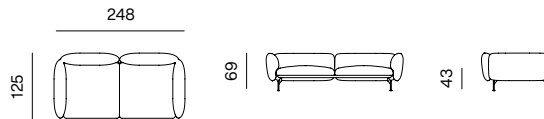

sofa information website

armchair information website

pouf information website

**ARMCHAIR**  
dimensions w 113 x d 100 x h 69 cm

**ARMCHAIR 138**  
dimensions w 138 x d 100 x h 69 cm

**POUF**  
dimensions w 85 x d 80 x h 43 cm

**POUF 105**  
dimensions w 105 x d 80 x h 43 cm

**2SEATER SOFA**  
dimensions w 198 x d 100 x h 69 cm

**2.5SEATER SOFA**  
dimensions w 248 x d 100 x h 69 cm

**2.5SEATER SOFA DEEP, ARMRESTS 110**  
dimensions w 248 x d 125 x h 69 cm

**2.5SEATER SOFA DEEP, ARMRESTS 85**  
dimensions w 248 x d 125 x h 69 cm

**3SEATER SOFA**  
dimensions w 283 x d 100 x h 69 cm

**CHAISE LONGUE + ARMREST 110 (L/R)**  
dimensions w 100 x d 185 x h 69 cm

**CHAISE LONGUE + ARMREST 110 (L/R)**  
dimensions w 100 x d 160 x h 69 cm

**CHAISE LONGUE 125 + ARMREST 110 (L/R)**  
dimensions w 125 x d 185 x h 69 cm

**CHAISE LONGUE 125 + ARMREST 110 (L/R)**  
dimensions w 125 x d 160 x h 69 cm