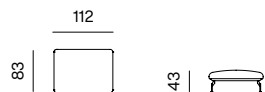

sofa information website

armchair information website

pouf information website

**ARMCHAIR**  
dimensions w 113 x d 100 x h 69 cm

**ARMCHAIR 138**  
dimensions w 138 x d 100 x h 69 cm

**POUF**  
dimensions w 85 x d 80 x h 43 cm

**POUF 105**  
dimensions w 105 x d 80 x h 43 cm

**2SEATER SOFA**  
dimensions w 198 x d 100 x h 69 cm

**2.5SEATER SOFA**  
dimensions w 248 x d 100 x h 69 cm

**2.5SEATER SOFA DEEP, ARMRESTS 110**  
dimensions w 248 x d 125 x h 69 cm