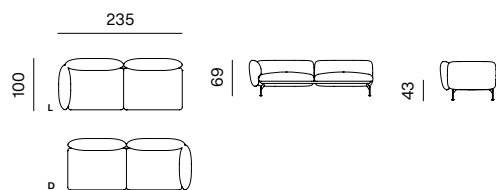

**POUF 105**  
dimensions w 105 x d 80 x h 43 cm

**2SEATER SOFA**  
dimensions w 198 x d 100 x h 69 cm

**2.5SEATER SOFA**  
dimensions w 248 x d 100 x h 69 cm

**2.5SEATER SOFA DEEP, ARMRESTS 110**  
dimensions w 248 x d 125 x h 69 cm

**CHAISE LONGUE + ARMREST 110 (L/R)**  
dimensions w 100 x d 160 x h 69 cm

**CHAISE LONGUE 125 + ARMREST 110 (L/R)**  
dimensions w 125 x d 185 x h 69 cm

**CHAISE LONGUE 125 + ARMREST 110 (L/R)**  
dimensions w 125 x d 160 x h 69 cm

SPECIFICATIONS AND TECHNICAL DRAWING

**1SEATER**  
dimensions w 87 x d 100 x h 69 cm

**1SEATER + ARMREST 110 (L/R)**  
dimensions w 100 x d 100 x h 69 cm

**1.5SEATER**  
dimensions w 112 x d 100 x h 69 cm

**1.5SEATER + ARMREST (L/R)**  
dimensions w 125 x d 100 x h 69 cm

**2SEATER + ARMREST (L/R)**  
dimensions w 185 x d 100 x h 69 cm

**2.5SEATER + ARMREST (L/R)**  
dimensions w 235 x d 100 x h 69 cm

**2.5SEATER DEEP + ARMREST 85 (L/R)**  
dimensions w 235 x d 125 x h 69 cm