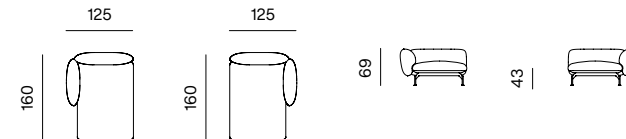

sofa information website

armchair information website

pouf information website

**ARMCHAIR**  
dimensions w 113 x d 100 x h 69 cm

**ARMCHAIR 138**  
dimensions w 138 x d 100 x h 69 cm

**POUF**  
dimensions w 85 x d 80 x h 43 cm

**POUF 105**  
dimensions w 105 x d 80 x h 43 cm

**2SEATER SOFA**  
dimensions w 198 x d 100 x h 69 cm

**2.5SEATER SOFA**  
dimensions w 248 x d 100 x h 69 cm

**2.5SEATER SOFA DEEP, ARMRESTS 110**  
dimensions w 248 x d 125 x h 69 cm

**2.5SEATER SOFA DEEP, ARMRESTS 85**  
dimensions w 248 x d 125 x h 69 cm

**3SEATER SOFA**  
dimensions w 283 x d 100 x h 69 cm

**CHAISE LONGUE + ARMREST 110 (L/R)**  
dimensions w 100 x d 185 x h 69 cm

**CHAISE LONGUE + ARMREST 110 (L/R)**  
dimensions w 100 x d 160 x h 69 cm

**CHAISE LONGUE 125 + ARMREST 110 (L/R)**  
dimensions w 125 x d 185 x h 69 cm

**CHAISE LONGUE 125 + ARMREST 110 (L/R)**  
dimensions w 125 x d 160 x h 69 cm