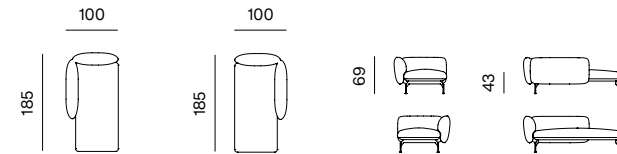

sofa information website

armchair information website

pouf information website

**ARMCHAIR**  
dimensions w 113 x d 100 x h 69 cm

**ARMCHAIR 138**  
dimensions w 138 x d 100 x h 69 cm

**POUF**  
dimensions w 85 x d 80 x h 43 cm

**POUF 105**  
dimensions w 105 x d 80 x h 43 cm

**2SEATER SOFA**  
dimensions w 198 x d 100 x h 69 cm

**2.5SEATER SOFA**  
dimensions w 248 x d 100 x h 69 cm

**2.5SEATER SOFA DEEP, ARMRESTS 110**  
dimensions w 248 x d 125 x h 69 cm

**2.5SEATER SOFA DEEP, ARMRESTS 85**  
dimensions w 248 x d 125 x h 69 cm

**3SEATER SOFA**  
dimensions w 283 x d 100 x h 69 cm

**CHAISE LONGUE + ARMREST 110 (L/R)**  
dimensions w 100 x d 185 x h 69 cm

**1.5SEATER + ARMREST (L/R)**  
dimensions w 125 x d 100 x h 69 cm

**2SEATER + ARMREST (L/R)**  
dimensions w 185 x d 100 x h 69 cm

**2.5SEATER + ARMREST (L/R)**  
dimensions w 235 x d 100 x h 69 cm

**2.5SEATER DEEP + ARMREST 85 (L/R)**  
dimensions w 235 x d 125 x h 69 cm