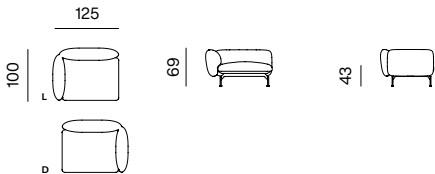

**POUF 105**  
dimensions w 105 x d 80 x h 43 cm

**2SEATER SOFA**  
dimensions w 198 x d 100 x h 69 cm

**2.5SEATER SOFA**  
dimensions w 248 x d 100 x h 69 cm

**2.5SEATER SOFA DEEP, ARMRESTS 110**  
dimensions w 248 x d 125 x h 69 cm

**CHAISE LONGUE + ARMREST 110 (L/R)**  
dimensions w 100 x d 160 x h 69 cm

**CHAISE LONGUE 125 + ARMREST 110 (L/R)**  
dimensions w 125 x d 185 x h 69 cm

**CHAISE LONGUE 125 + ARMREST 110 (L/R)**  
dimensions w 125 x d 160 x h 69 cm

SPECIFICATIONS AND TECHNICAL DRAWING

**1SEATER**  
dimensions w 87 x d 100 x h 69 cm

**1SEATER + ARMREST 110 (L/R)**  
dimensions w 100 x d 100 x h 69 cm

**1.5SEATER**  
dimensions w 112 x d 100 x h 69 cm

**1.5SEATER + ARMREST (L/R)**  
dimensions w 125 x d 100 x h 69 cm

**2SEATER + ARMREST (L/R)**  
dimensions w 185 x d 100 x h 69 cm

**2.5SEATER + ARMREST (L/R)**  
dimensions w 235 x d 100 x h 69 cm

**2.5SEATER DEEP + ARMREST 85 (L/R)**  
dimensions w 235 x d 125 x h 69 cm