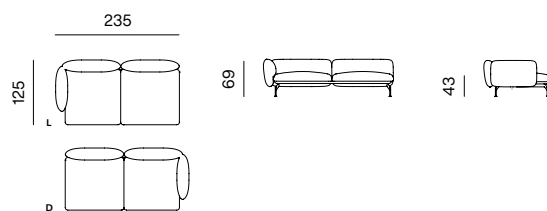

**CHAISE LONGUE + ARMREST 110 (L/R)**  
dimensions w 100 x d 160 x h 69 cm

**CHAISE LONGUE 125 + ARMREST 110 (L/R)**  
dimensions w 125 x d 185 x h 69 cm

**CHAISE LONGUE 125 + ARMREST 110 (L/R)**  
dimensions w 125 x d 160 x h 69 cm

SPECIFICATIONS AND TECHNICAL DRAWING

**1SEATER**  
dimensions w 87 x d 100 x h 69 cm

**1SEATER + ARMREST 110 (L/R)**  
dimensions w 100 x d 100 x h 69 cm

**1.5SEATER**  
dimensions w 112 x d 100 x h 69 cm

**1.5SEATER + ARMREST (L/R)**  
dimensions w 125 x d 100 x h 69 cm

**2SEATER + ARMREST (L/R)**  
dimensions w 185 x d 100 x h 69 cm

**2.5SEATER + ARMREST (L/R)**  
dimensions w 235 x d 100 x h 69 cm

**2.5SEATER DEEP + ARMREST 85 (L/R)**  
dimensions w 235 x d 125 x h 69 cm

**2.5SEATER DEEP + ARMREST 110 (L/R)**  
dimensions w 235 x d 125 x h 69 cm

**3SEATER + ARMREST (L/R)**  
dimensions w 270 x d 100 x h 69 cm

**CONNECTOR**  
w 45 x d 12,5 cm