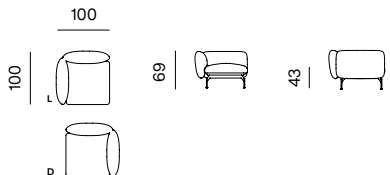

**POUF 105**  
dimensions w 105 x d 80 x h 43 cm

**2SEATER SOFA**  
dimensions w 198 x d 100 x h 69 cm

**2.5SEATER SOFA**  
dimensions w 248 x d 100 x h 69 cm

**2.5SEATER SOFA DEEP, ARMRESTS 110**  
dimensions w 248 x d 125 x h 69 cm

**2.5SEATER SOFA DEEP, ARMRESTS 85**  
dimensions w 248 x d 125 x h 69 cm

**3SEATER SOFA**  
dimensions w 283 x d 100 x h 69 cm

**CHAISE LONGUE + ARMREST 110 (L/R)**  
dimensions w 100 x d 185 x h 69 cm

**CHAISE LONGUE + ARMREST 110 (L/R)**  
dimensions w 100 x d 160 x h 69 cm

**CHAISE LONGUE 125 + ARMREST 110 (L/R)**  
dimensions w 125 x d 185 x h 69 cm

**CHAISE LONGUE 125 + ARMREST 110 (L/R)**  
dimensions w 125 x d 160 x h 69 cm

SPECIFICATIONS AND TECHNICAL DRAWING

**1SEATER**  
dimensions w 87 x d 100 x h 69 cm

**1SEATER + ARMREST 110 (L/R)**  
dimensions w 100 x d 100 x h 69 cm

**1.5SEATER**  
dimensions w 112 x d 100 x h 69 cm